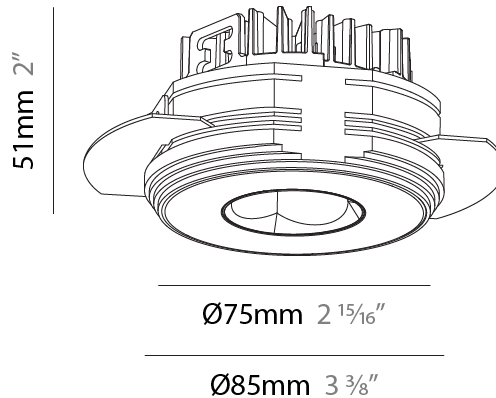

PHYSICAL

Shape: Round
Diameter (mm): 75
Diameter (in): 2 15/16
Height (mm): 51
Height (in): 2
Ceiling Thickness (mm): 10 / 12.5 / 15 / 25
Ceiling Thickness (in): 3/8 or 1/2 or 9/16 or 1
Min. Recessing Depth (mm): 60
Min. Recessing Depth (in): 2 3/8
Light Distribution: Direct
Diffuser: Lens Pack - Spread Lens / Linear Spread Lens / Honeycomb Louver
Fixture Finish: SSR / BKV / CWI / CRY / HAB / LAG / UFT / ITA / RUA / RUR / MIC / FTG / MYG / TWT / LOD / PUS / FRO / FUP / KIA / POP / BLS / SPG / MEY / GOH / GUM / CHC / COM / ABZ / JAG / OBR / MOS / ROR
Fixture Material: Aluminum Die Cast
Cut-out Measurements: 68mm / 2 11/16" Diameter

ELECTRICAL

Lamp Type: LED (Zhaga Standard)
Input Wattage (W): 15
Total Output Wattage (W): 13.6
Dimming: Tri-Mode (Non-Dimming and Phase Dimming (120Vac only) and 0-10V Dimming)
Driver Included: No
Driver Location: Recessed Housing
Driver Type: Constant Current - Universal
Driver Class: Class 2
Input Voltage (V): 120 - 277
Constant Current (MA): 350

LED

Color Temperature (°K): 2700 / 3000 / 3500 / 4000
Max. Delivered Lumen (lm): 1375 / 1462 / 1531 / 1545
Nominal Lumen (lm): 1566 / 1665 / 1743 / 1759
CRI: >90 CRI
Lamp Life (hrs): 50000

OPTICAL

Reflector°: 50
Adjustability: Fixed

RATINGS AND CERTIFICATIONS

Certified By: Certified for North American Standards
IP rating: IP20