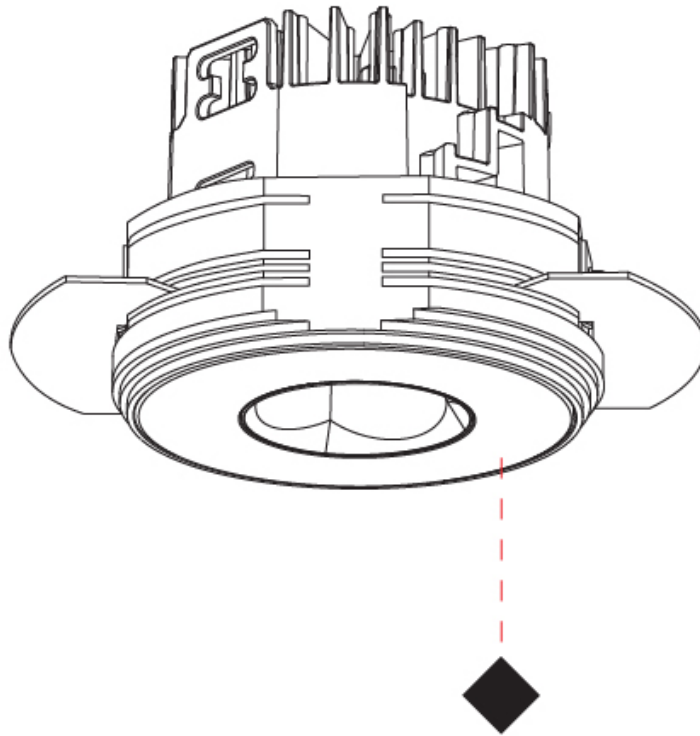

OIKO PRO ROUND TRIMLESS

A35878-

PROJECT

TYPE

SPECIFIER

QUANTITY

DATE