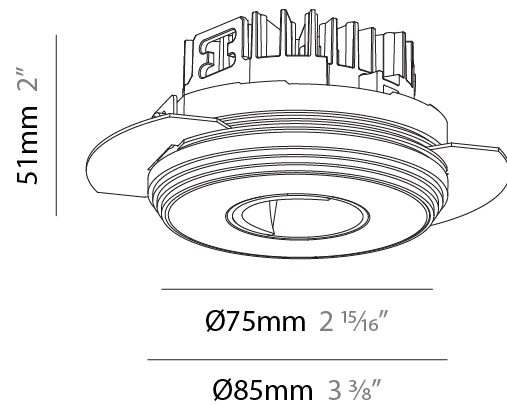

GENERAL

Series: Oiko Pro
Subseries: Oiko Pro Round
Brand: Prolicht
Division: Architectural
Mounting Type: Trimless
Mounting Location: Ceiling
Subcategory: Wallwash

PHYSICAL

Shape: Round
Diameter (mm): 75
Diameter (in): 2 15/16
Height (mm): 51
Height (in): 2
Ceiling Thickness (mm): 1 - 25
Ceiling Thickness (in): 1/16 - 1 3/16
Min. Recessing Depth (mm): 55
Min. Recessing Depth (in): 2 3/16
Light Distribution: Direct
Fixture Finish: SSR / BKV / CWI / CRY / HAB / LAG / UFT / ITA / RUA / RUR / MIC / FTG / MYG / TWT / LOD / PUS / FRO / FUP / KIA / POP / BLS / SPG / MEY / GOH / GUM / CHC / COM / ABZ / JAG / OBR / MOS / ROR
Fixture Material: Aluminum Die Cast
Cut-out Measurements: 86mm / 3 3/8" Diameter

ELECTRICAL

Lamp Type: LED (Zhaga Standard)
Input Wattage (W): 15
Total Output Wattage (W): 13.6
Dimming: Tri-Mode (Non-Dimming and Phase Dimming (120Vac only) and 0-10V Dimming)
Driver Included: No
Driver Location: Recessed Housing
Driver Type: Constant Current - Universal
Driver Class: Class 2
Input Voltage (V): 120 - 277
Constant Current (MA): 350

LED

Color Temperature (°K): 2700 / 3000 / 3500 / 4000
Max. Delivered Lumen (lm): 1302 / 1383 / 1449 / 1462
Nominal Lumen (lm): 1566 / 1665 / 1743 / 1759
CRI: >93 CRI
Lamp Life (hrs): 50000

OPTICAL

Adjustability: Fixed

RATINGS AND CERTIFICATIONS

Certified By: Certified for North American Standards
IP rating: IP20