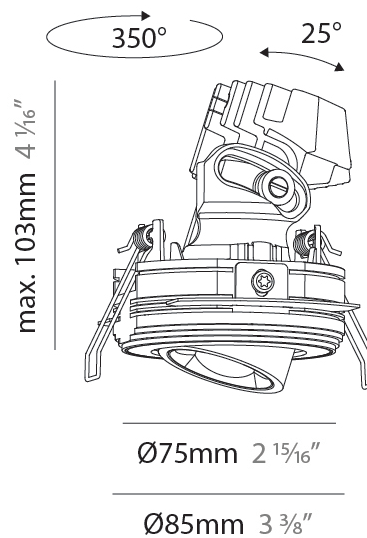

PHYSICAL

Shape: Round
Diameter (mm): 75
Diameter (in): 2 ¹⁵/₁₆
Height (mm): 103
Height (in): 4 ¹/₁₆
Ceiling Thickness (mm): 10 / 12.5 / 15 / 25
Ceiling Thickness (in): 3/8 or 1/2 or 9/16 or 1
Min. Recessing Depth (mm): 115
Min. Recessing Depth (in): 4 ¹/₂
Light Distribution: Direct
Diffuser: Lens Pack - Spread Lens / Linear Spread Lens / Honeycomb Louver
Fixture Finish: SSR / BKV / CWI / CRY / HAB / LAG / UFT / ITA / RUA / RUR / MIC / FTG / MYG / TWT / LOD / PUS / FRO / FUP / KIA / POP / BLS / SPG / MEY / GOH / GUM / CHC / COM / ABZ / JAG / OBR / MOS / ROR
Fixture Material: Aluminum Die Cast
Cut-out Measurements: D. 86mm / 3 3/8"

ELECTRICAL

Lamp Type: LED (Zhaga Standard)
Input Wattage (W): 16
Total Output Wattage (W): 14.6
Dimming: Tri-Mode (Non-Dimming and Phase Dimming (120Vac only) and 0-10V Dimming)
Driver Included: No
Driver Location: Recessed Housing
Driver Type: Constant Current - Universal
Driver Class: Class 2
Input Voltage (V): 120 - 277
Constant Current (MA): 350

LED

Number of LEDs: 1
Color Temperature (°K): 2700 / 3000 / 3500 / 4000
Max. Delivered Lumen (lm): 1375 / 1462 / 1531 / 1545
Nominal Lumen (lm): 1566 / 1665 / 1743 / 1759
CRI: >90 CRI
Lamp Life (hrs): 50000

OPTICAL

Reflector: 50
Adjustability: Rotational 350° / Tilt 25°

RATINGS AND CERTIFICATIONS

Certified By: Certified for North American Standards
IP rating: IP20