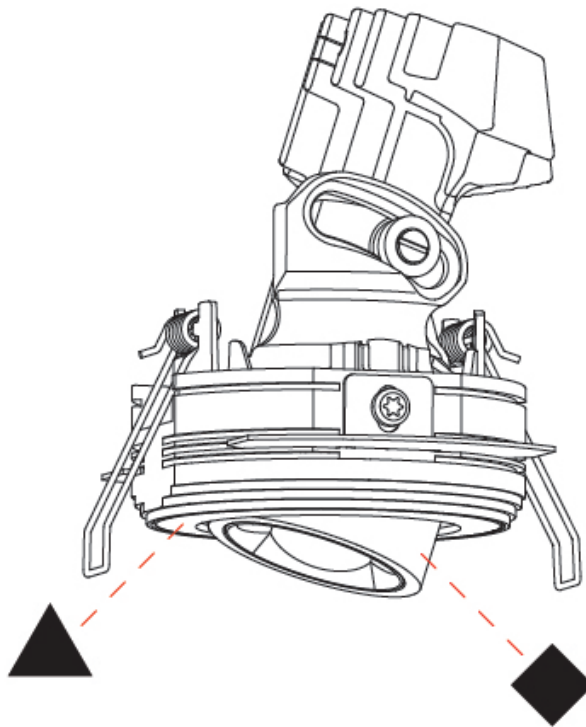

OIKO PRO ADJUSTABLE TRIMLESS

A35815-

PROJECT _____

TYPE _____

SPECIFIER _____

QUANTITY _____

DATE _____