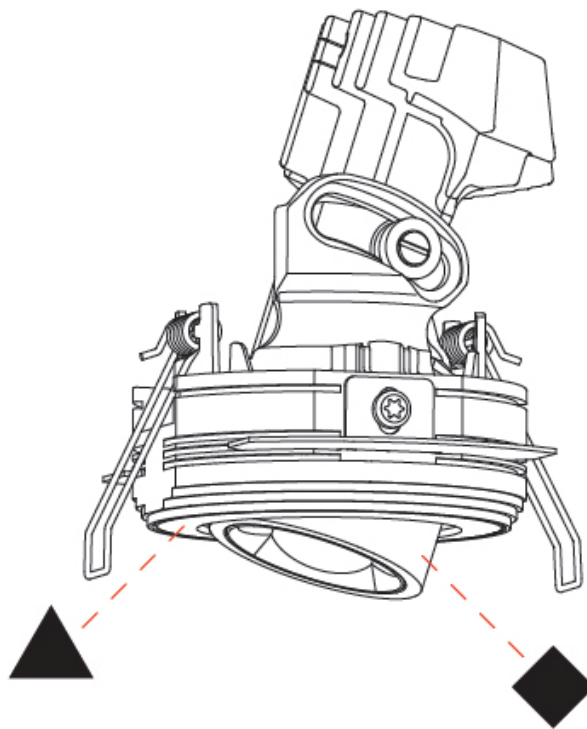

OIKO PRO ADJUSTABLE TRIMLESS

A35816-

PROJECT	_____
TYPE	_____
SPECIFIER	_____
QUANTITY	_____
DATE	_____