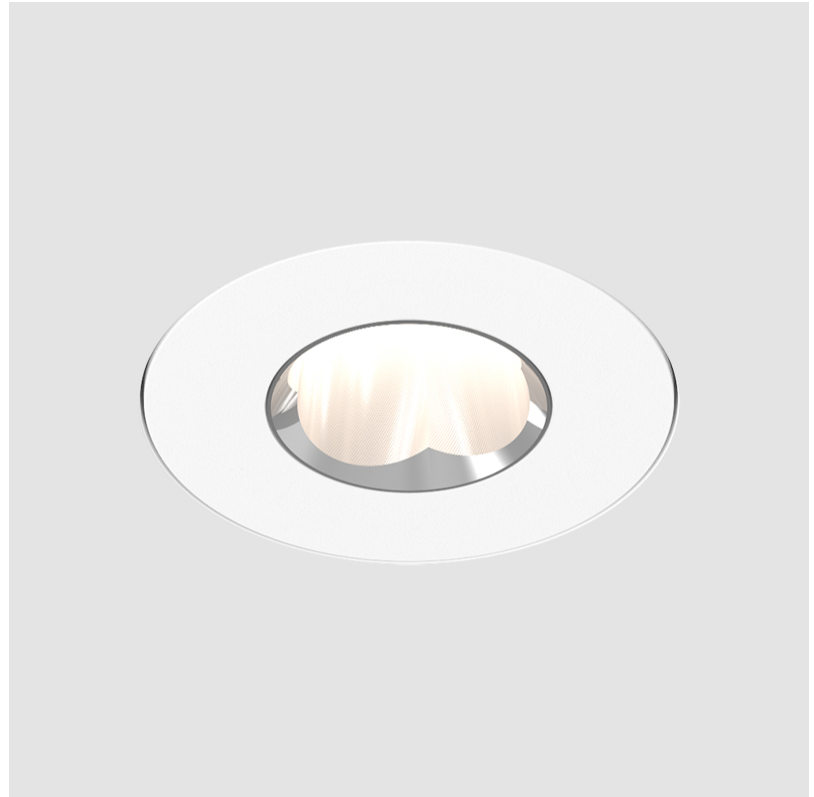

PHYSICAL

Shape: Round
Diameter (mm): 75
Diameter (in): 2 15/16
Height (mm): 65
Height (in): 2 9/16
Ceiling Thickness (mm): 10 / 12.5 / 15 / 25
Ceiling Thickness (in): 3/8 or 1/2 or 9/16 or 1
Min. Recessing Depth (mm): 70
Min. Recessing Depth (in): 2 3/4
Light Distribution: Direct
Diffuser: Lens Pack - Spread Lens / Linear Spread Lens / Honeycomb Louver
Fixture Finish: SSR / BKV / CWI / CRY / HAB / LAG / UFT / ITA / RUA / RUR / MIC / FTG / MYG / TWT / LOD / PUS / FRO / FUP / KIA / POP / BLS / SPG / MEY / GOH / GUM / CHC / COM / ABZ / JAG / OBR / MOS / ROR
Fixture Material: Aluminum Die Cast
Cut-out Measurements: 68mm / 2 11/16" Diameter

ELECTRICAL

Lamp Type: LED (Zhaga Standard)
Input Wattage (W): 15
Total Output Wattage (W): 13.6
Dimming: Tri-Mode (Non-Dimming and Phase Dimming (120Vac only) and 0-10V Dimming)
Driver Included: No
Driver Location: Recessed Housing
Driver Type: Constant Current - Universal
Driver Class: Class 2
Input Voltage (V): 120 - 277
Constant Current (MA): 350

LED

Color Temperature (°K): 2700 / 3000 / 3500 / 4000
Max. Delivered Lumen (lm): 1295 / 1377 / 1442 / 1455
Nominal Lumen (lm): 1566 / 1665 / 1743 / 1759
CRI: >90 CRI
Lamp Life (hrs): 50000

OPTICAL

Reflector°: 34
Adjustability: Fixed

RATINGS AND CERTIFICATIONS

Certified By: Certified for North American Standards
IP rating: IP20