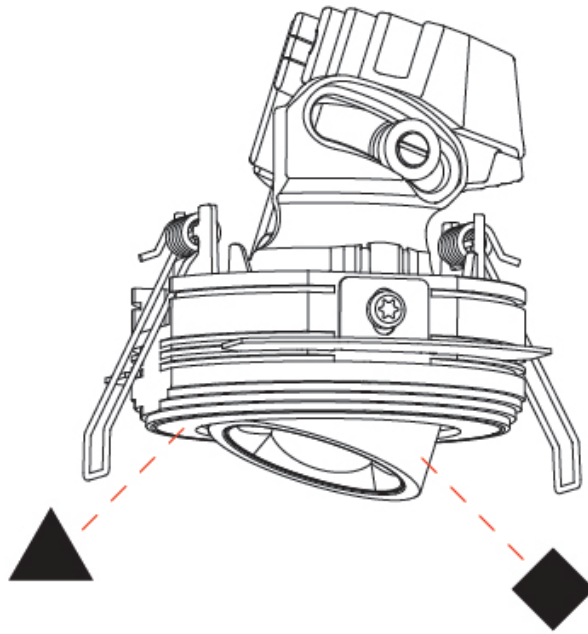

OIKO PRO ADJUSTABLE TRIMLESS

A35818-

PROJECT

TYPE

SPECIFIER

QUANTITY

DATE

A